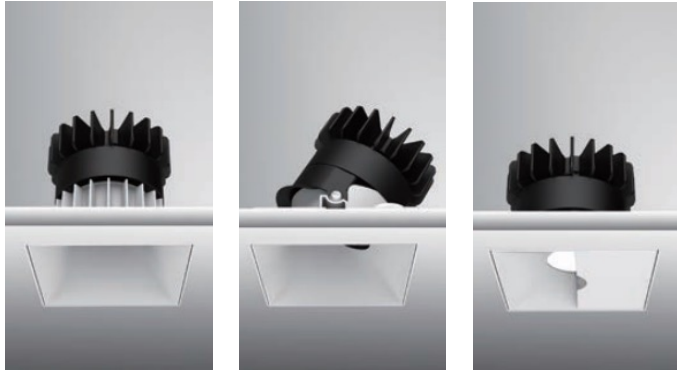

LUZ 4 – SQUARE TRIMLESS

V2.8

TECHNICAL SPECIFICATION

Minimum profile downlight with metal conduit and driver included for easy remodel or new construction installation.

SPECIFICATIONS

- Construction: Die-cast Aluminum
- Optics: PMMA Lens
- Power: RO 21W Input: 120-277 VAC, 50/60Hz
- Power: HO 30W Input: 120-277 VAC, 50/60Hz
- CCT: 2700K, 3000K, 3500K, 4000K
- CRI: +90
- LED Source: 1109lm-2263lm
- Beam Angle: 20°/30°/45°/55°/WW
- Adjustable fixture from 0° -30° Tilt – Rotation 0°-358°
- Dimming Options: DALI – TRIAC – 0-10V
- Light Source: Integrated LED Lens: TIR lens
- Rated Life: L80 >50000 Hours
- Finish: Electrostatically Powder Coated: White, Black, Hazel and Gold (RAL options available).
- Standards: ETL, cETL, Wet and Damp Location Listed
- Fixed and Wall wash – Wet Location Rated
- Adjustable - Damp Location Rated

	FIXED	ADJUSTABLE	WALL WASH
REGULAR OUTPUT (RO)	3 7/8" (99mm)	4 1/8" (104mm)	3 1/16" (78mm)
	3 9/16" (90mm) 5 15/16" (151mm)	3 9/16" (90mm) 5 15/16" (151mm)	3 9/16" (90mm) 5 15/16" (151mm)
HIGH OUTPUT (RO)	5" (127mm)	5 5/16" (135mm)	4 1/4" (108mm)
	3 9/16" (90mm) 5 15/16" (151mm)	3 9/16" (90mm) 5 15/16" (151mm)	3 9/16" (90mm) 5 15/16" (151mm)

Cut out : 3³⁰/₃₂" X 3³⁰/₃₂" (100X100mm)

FINISHES

W – White

B – Black

GD – Gold

HZ – Haze

OPTICS

CCT